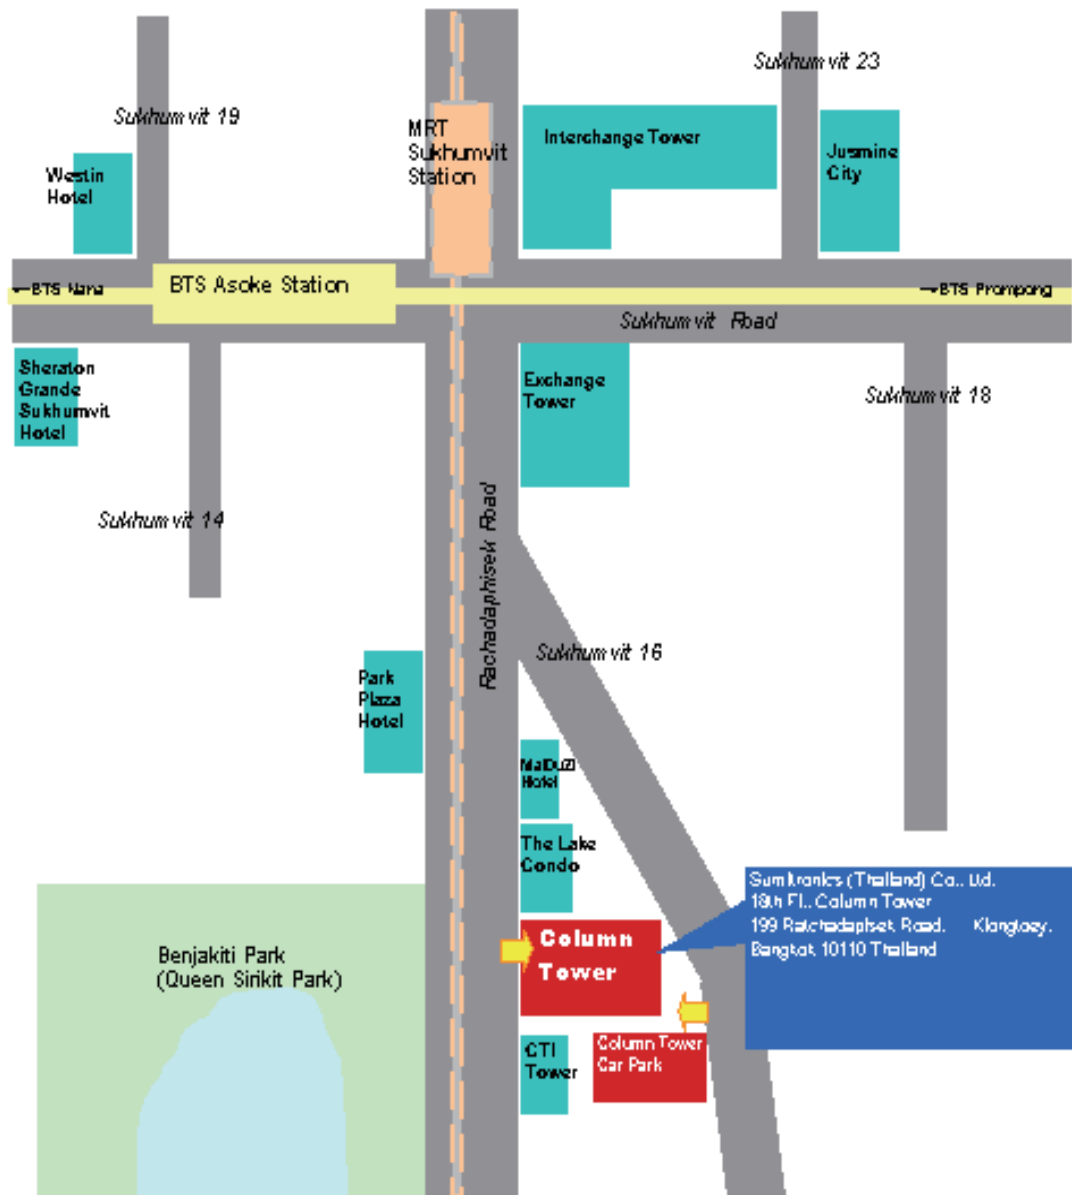

# Sumitronics (Thailand) Co., Ltd.

ADDRESS 18th Floor, Column Tower, 199 Ratchadapisek Road, Klongtoey, 10110, Thailand.

T E L 66-2-663-0510

F A X 66-2-663-0522/0523

## Bangna Branch

ADDRESS Bangna Trad Km39,Tumbol Bangsamak,Amphur Bangpakong Chachoengsao 24180,Thailand